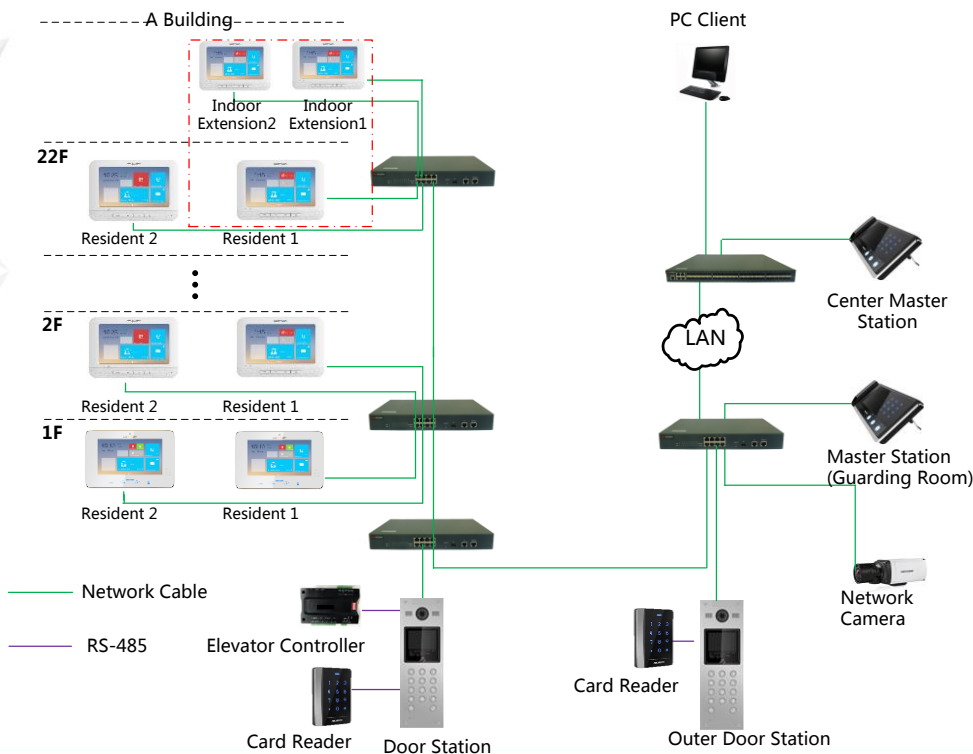

Typical Application