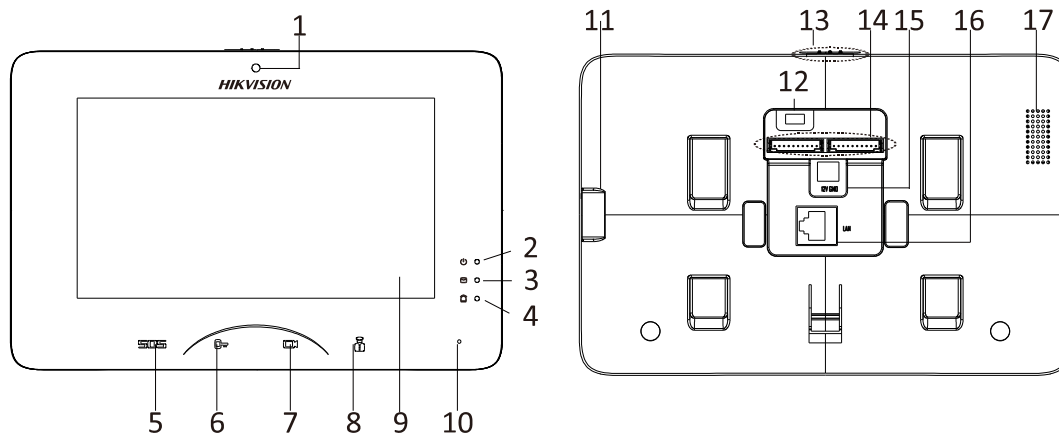

Appearance and Interfaces

Index	Description	Index	Description
1	Built-in Camera	10	Microphone
2	Power Supply Indicator	11	TF Card Slot
3	Information Indicator	12	Serial Port
4	Alarm Indicator	13	Mechanical Switch
5	SOS Touch Key	14	Terminals
6	Unlock Touch Key	15	Power Supply Interface
7	Live View Touch Key	16	Network Interface
8	Management Center Touch Key	17	Loudspeaker
9	LCD Display Screen		

Distributed by

Available Model

DS-KH8301-WTS, DS-KH8301-WT

Headquarters

No.555 Qianmo Road, Binjiang District,
Hangzhou 310051, China
T +86-571-8807-5998
overseasbusiness@hikvision.com

Hikvision USA
T +1-909-895-0400
sales.usa@hikvision.com

Hikvision Europe
T +31-23-55-42-770
info.eu@hikvision.com

Hikvision Middle East
T +971-4-8816086
salesme@hikvision.com

Hikvision Russia
T +7-495-669-67-99
saleru@hikvision.com

Hikvision India
T +91-22-28469900
sales@pramahikvision.com

Hikvision Italy
T +39-0438-6902
info.it@hikvision.com

Hikvision France
T +33(0)1-85-330-450
info.fr@hikvision.com

Hikvision Spain
T +34-91-737-16-55
info.es@hikvision.com

Hikvision Poland
T +48-22-460-01-50
poland@hikvision.com

Hikvision UK
T +01628-902140
support.uk@hikvision.com

Hikvision Singapore
T +65-6684-4718
sg@hikvision.com

Hikvision Oceania
T +61-2-8599-4233
salesau@hikvision.com

Hikvision Canada
T +1-909-895-0400
sales.usa@hikvision.com

Hikvision Korea
T +82-31-731-8841
sales.korea@hikvision.com

Hikvision Brazil
T +55 11 3318-0050
Latam.support@hikvision.com

Hikvision Africa
T +27 (10) 0351172
sale.africa@hikvision.com

Hikvision Hong Kong
T +852-2151-1761