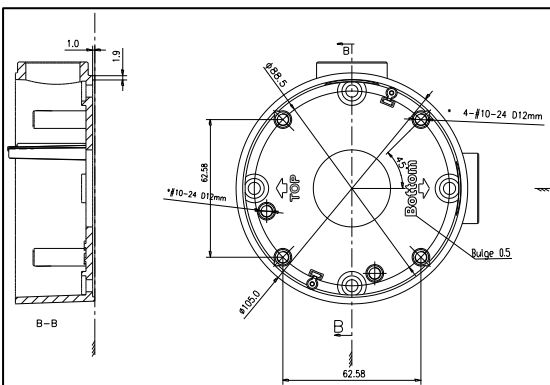

### Dimension:

### Parameter:

Model	DS-1260ZJ
Parameters	Junction Box for Bullet Camera
Appearance	Hikvision White
Material	Aluminum Alloy
Dimension	Φ 88.5 × 36 mm
Weight	248 g (0.55 lb.)

### Notice:

- The bracket should be installed on flat wall
- Waterproof rubber is necessary for outdoor application
- The wall must be capable of supporting over 3 times as much as the total weight of the camera and the mount.
- The maximum load capacity of the bracket is 4.5 kg