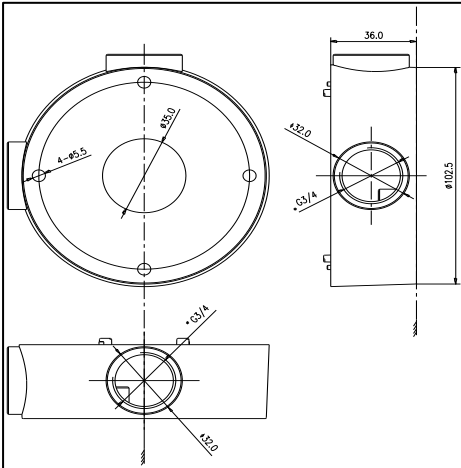

## DS-1260ZJ

Junction Box for Bullet Camera

### Dimension:

### Parameter:

Model	DS-1260ZJ
Parameters	Junction Box for Bullet Camera
Appearance	Hikvision White
Material	Aluminum Alloy
Dimension	Φ 88.5 × 36 mm
Weight	248 g (0.55 lb.)

### Notice:

- The bracket should be installed on flat wall
- Waterproof rubber is necessary for outdoor application
- The wall must be capable of supporting over 3 times as much as the total weight of the camera and the mount.
- The maximum load capacity of the bracket is 4.5 kg